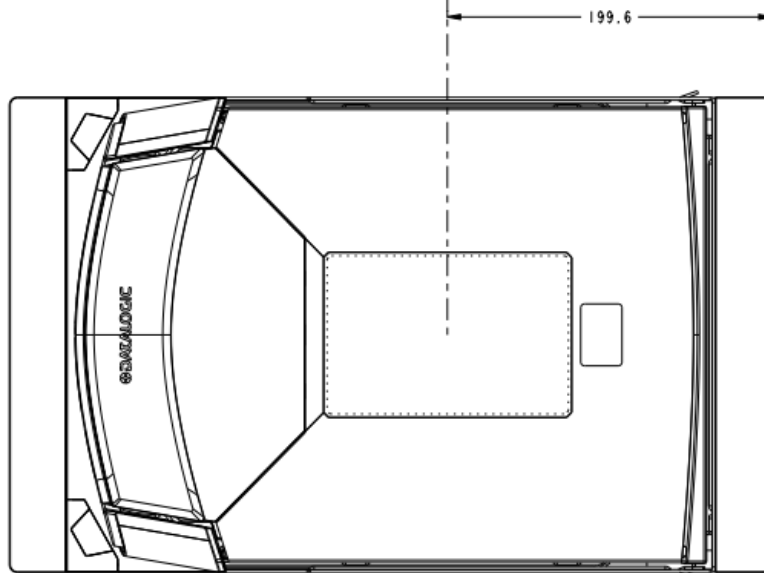

Magellan 9800i Medium Flange Dimensions

MEDIUM FLANGE MOUNT SCANNER