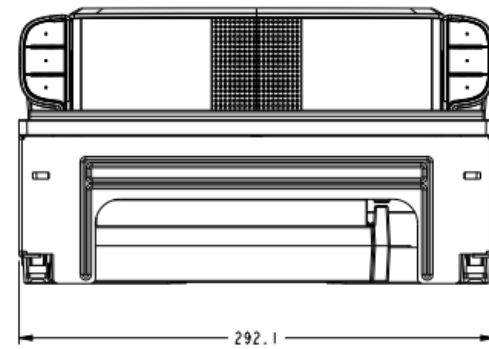

Magellan 9800i Medium Flange Dimensions

MEDIUM FLANGE MOUNT SCANNER