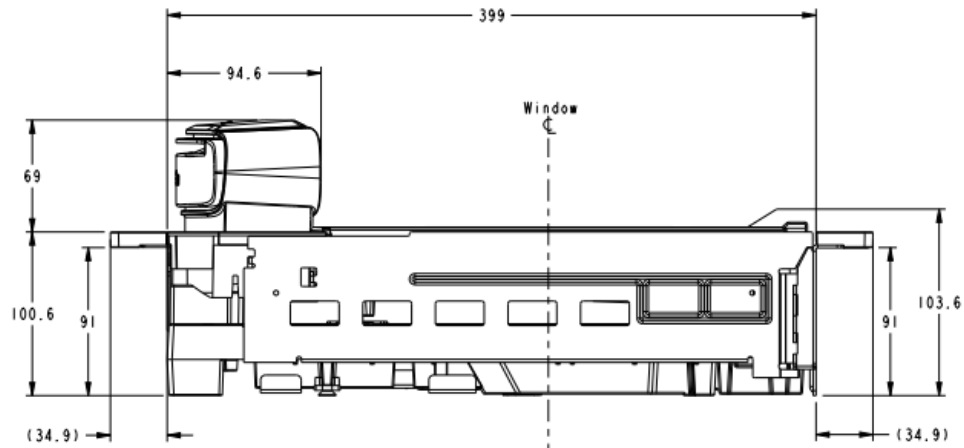

Magellan 9800i Medium Flange Dimensions

MEDIUM FLANGE MOUNT SCANNER